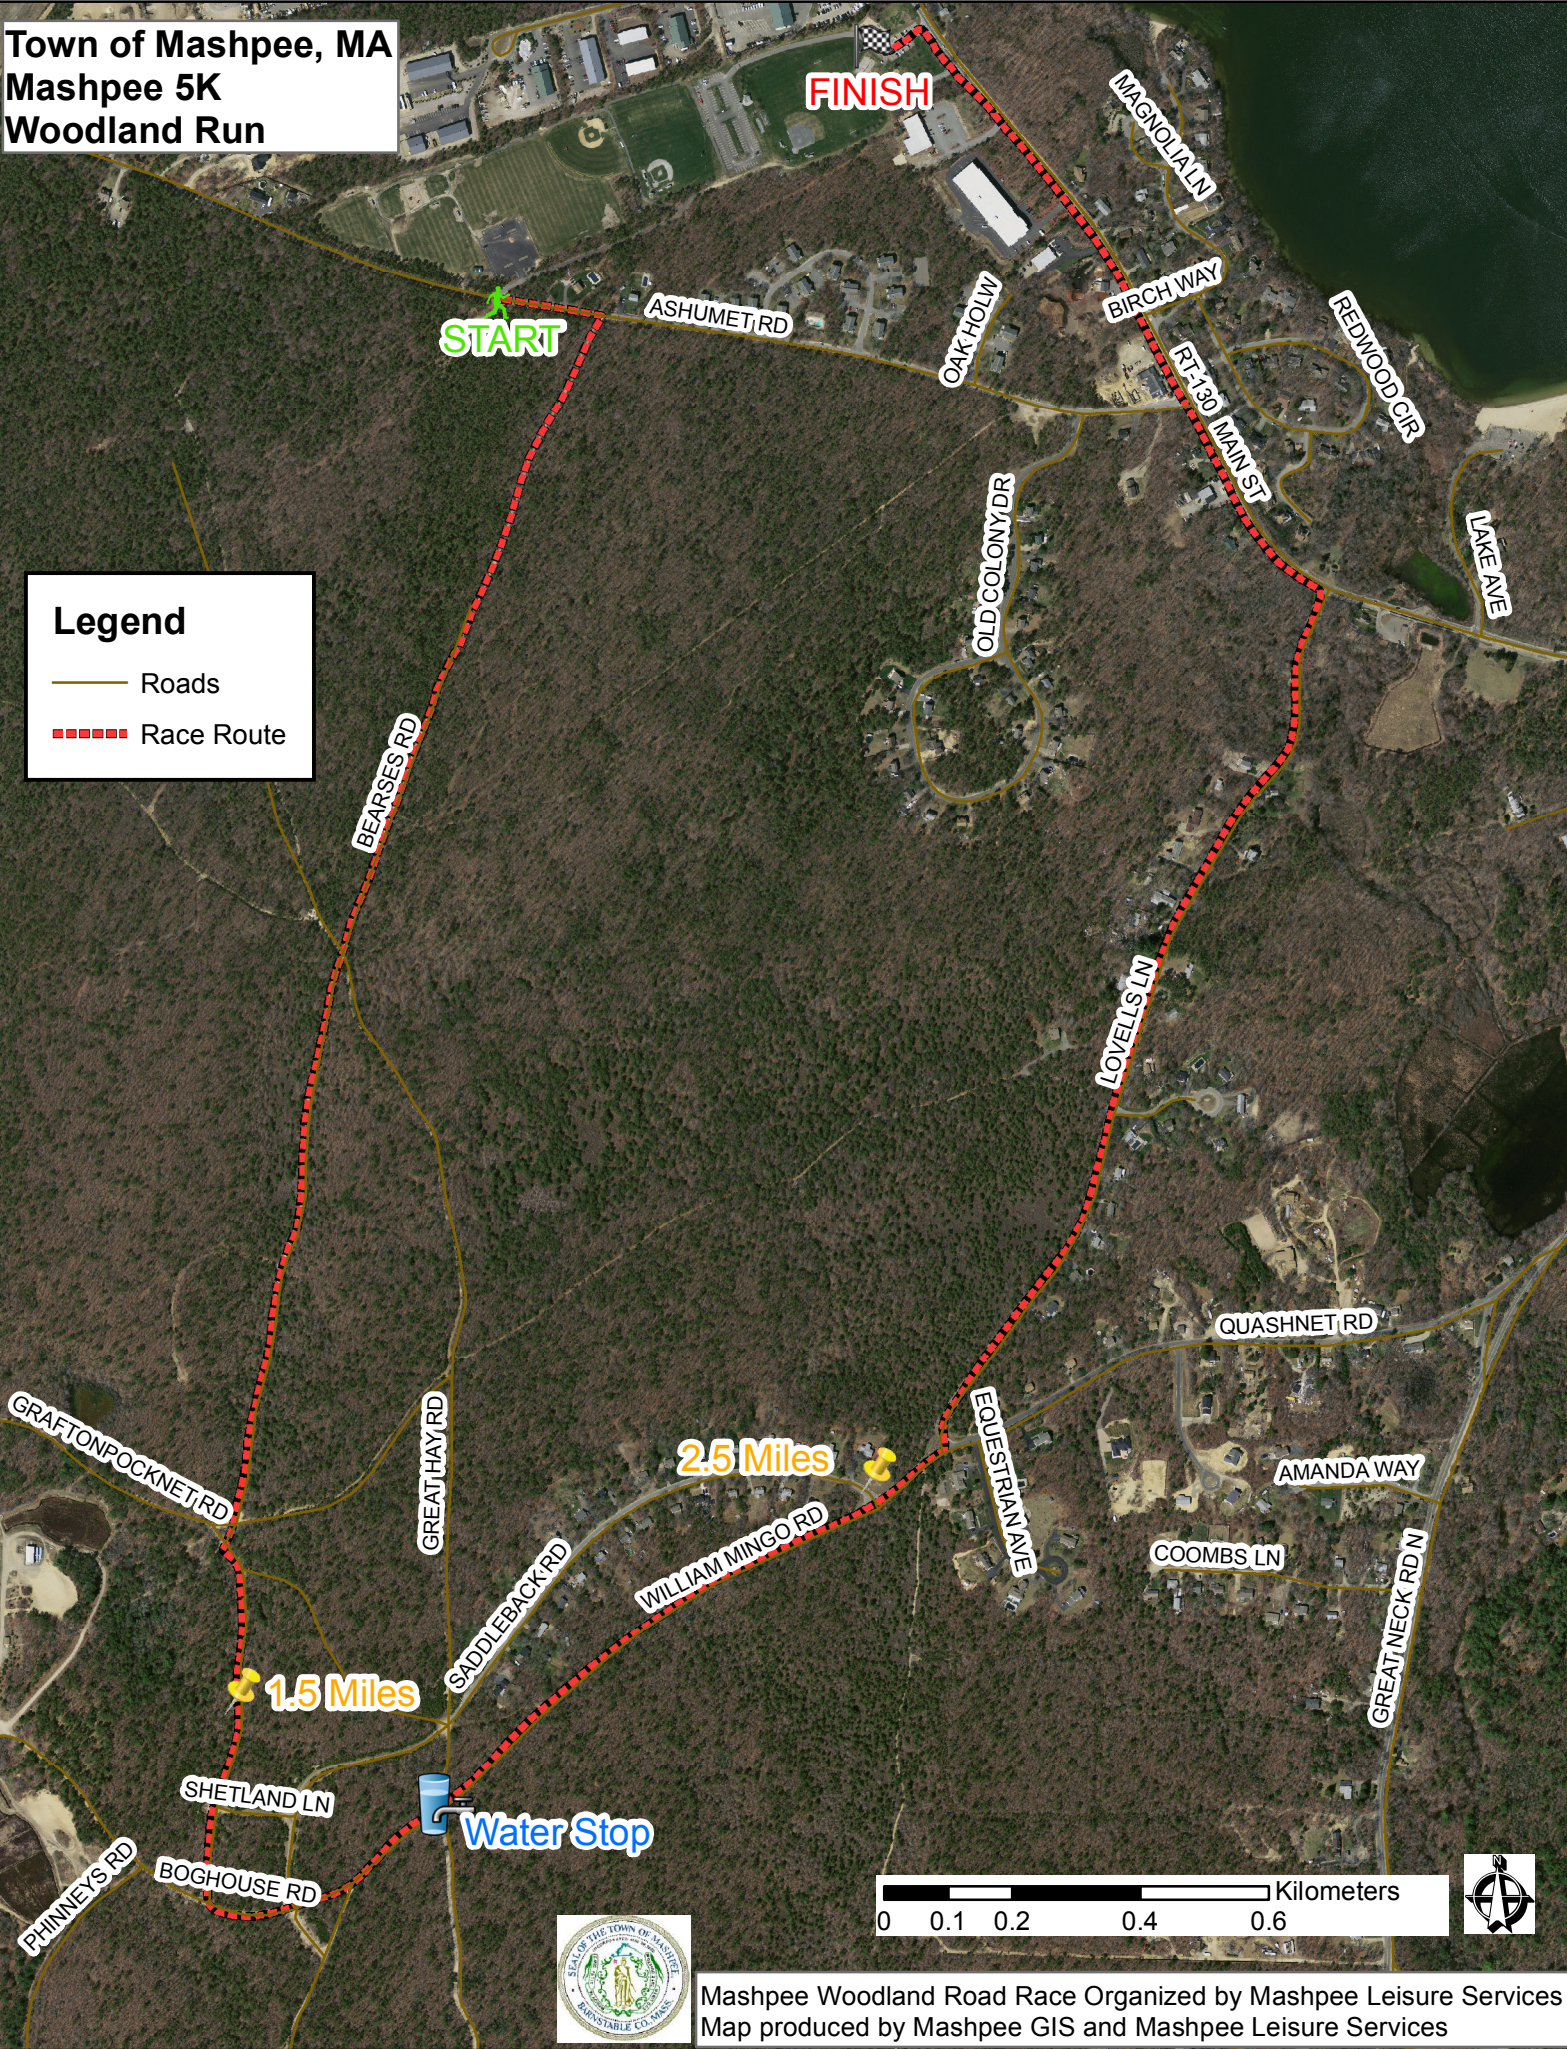

Town of Mashpee, MA  
Mashpee 5K  
Woodland Run

FINISH

START

**Legend**

- Roads
- - - Race Route

ASHUMET RD  
OAK HOLW  
BIRCH WAY  
MAGNOLIA LN  
REDWOD CIR  
LAKE AVE  
RT-130 MAIN ST  
OLD COLONY DR  
BEARSES RD  
LOVELLS LN  
QUASHNET RD  
AMANDA WAY  
COOMBS LN  
EQUESTRIAN AVE  
WILLIAM MINGO RD  
GREAT HAY RD  
SADDLEBACK RD  
GRAFTONPOCKNET RD  
SHETLAND LN  
BOGHOUSE RD  
PHINNEYS RD  
GREAT NECK RD N

2.5 Miles

1.5 Miles

Water Stop